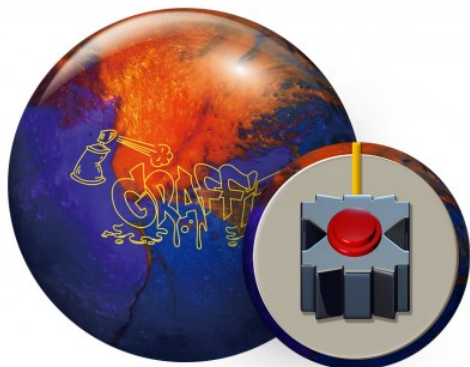

# GRAFFITI PEARL

**Brand:** Swag

**Price:** \$159.95

## Short Description

SWAG - Pearl - Medium

Asymmetrical

## Product Gallery

COLOR: Blue/Orange/Purple Pearl  
 COVER: Revere 2(Pearl)  
 FINISH: 1000 Grit Sanded & Polished  
 CORE: Ballistic(Asym)  
 RG: 2.475  
 DIFF: 0.051  
 MB: 0.032  
 WEIGHT: 13-16 Lbs  
 Lane Condition: Medium Oil